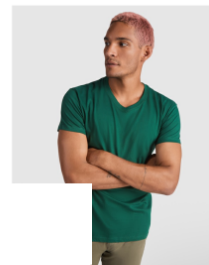

ATOMIC 150 CA6424

DESCRIPTION

Tubular short-sleeve t-shirt. 1x1 ribbed crew neck with inner covered seams. Perfect t-shirt for printing.

COMPOSITION

100% cotton, single jersey, 150 gsm. Heather grey 58: 85% cotton / 15% viscose.

PRINTING TECHNIQUES AVAILABLE

Heat transfer printing

Handing printing

RELATED MODELS

TERRIER CA0396

DOGO PREMIUM CA6502

SAMOYEDO CA6503

TECKEL CA6523